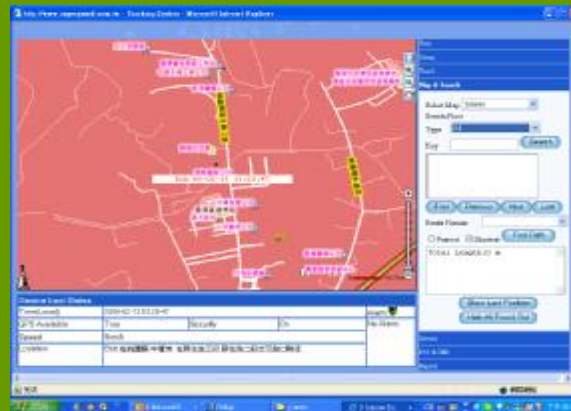

Combo A

SMS command

Longitude/Altitude

(example: 120N, 22E)

MT-2000A

Use PC / 2G /3G mobile phone to get on-line

Combo B

PDA Phone

SMS command

Longitude/Altitude

Needs to install Win CE
S/W and Map data

MT-2000A

Combo C

Use PC / 2G / 3G mobile phone to get on-line

Web Server

SMS Options

1. One channel GSM Modem
2. Multi-channel GSM Modem
3. Third-party SMS gateway

SMS command

Longitude/Altitude

Combo D

SMS Options

1. One Channel GSM Modem
2. Multi-Channel GSM Modem
3. Third-party SMS gateway