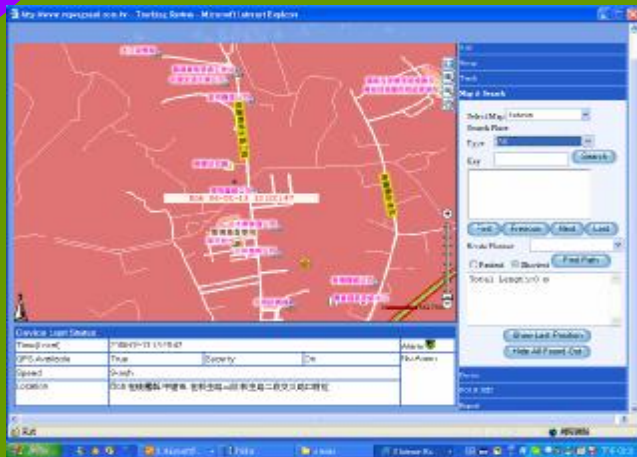

SMS command

Longitude/Altitude

Needs to install Win CE
S/W and Map data

MT-2000A

Combo C

Use PC / 2G / 3G mobile phone to get on-line

Web Server

SMS Options

1. One channel GSM Modem
2. Multi-channel GSM Modem
3. Third-party SMS gateway

SMS command

Longitude/Altitude

Combo D

SMS Options

1. One Channel GSM Modem
2. Multi-Channel GSM Modem
3. Third-party SMS gateway

SMS

command

Longitude/
Altitude

Work Station

Thank you!!