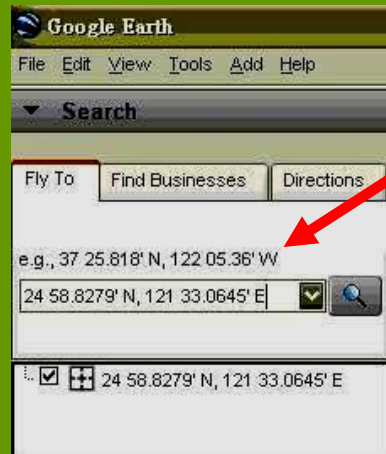

Combo A

SMS command

Longitude/Altitude

(example: 120N, 22E)

MT-2000A

Use PC / 2G /3G mobile phone to get on-line

Combo B

PDA Phone

SMS command

Longitude/Altitude

Needs to install Win CE
S/W and Map data

MT-2000A

Combo C

Use PC / 2G / 3G mobile phone to get on-line

Web Server

SMS Options