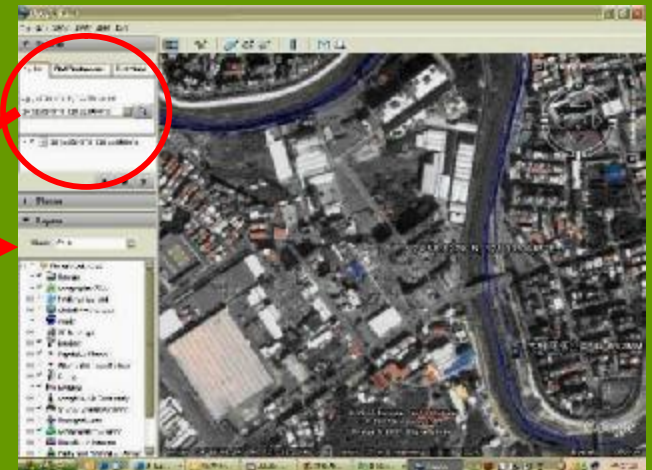

Combo A

SMS command

Longitude/Altitude

(example: 120N, 22E)

MT-2000A

Use PC / 2G /3G mobile phone to get on-line

Combo B

PDA Phone

SMS command

Longitude/Altitude

Needs to install Win CE
S/W and Map data

MT-2000A

Combo C

Use PC / 2G / 3G mobile phone to get on-line

Web Server

SMS Options