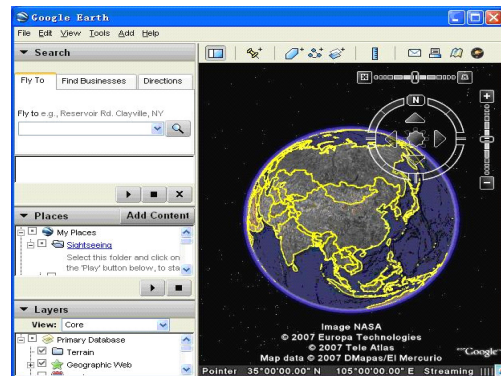

Find the location of your tracker
on web server Via GPRS

Find the location of your tracker
Google earth Via SMS

GPS/GSM Mini-TRACKER MT-3000

Specifications:

GSM module	Build-in GSM 900/1800/1900Mhz
GPS sensitivity	-159Db
GPS frequency	L1, 1575.42 MHz
GPS Position Accuracy	5m — 25m
GSM Position Accuracy	100m — 500m
Velocity Accuracy	0.1 m/s
Time Accuracy	Synchronized to GPS time
Default datum	WGS-84
Hot start	1 sec., average
Warm start	38 sec., average
Altitude Limit	18,000 meters (60,000 feet) max.
Velocity Limit	515 meters/second (1000 knots) max.
Acceleration Limit	Less than 4g
Voltage	Rechargeable and replaceable 850 mAh battery (3.7V),
Charging connector	DC 5V (USB port)
work time	Over 48 hours
LED	3 LEDs showing Power, GPS and GSM status, And other operation status
Button	One button for SOS emergency : urgent call
Operating Temperature	20°C — 65° C
Humidity	5% to 95% Non-condensing
Dimension	77 mm × 45 mm × 25 mm