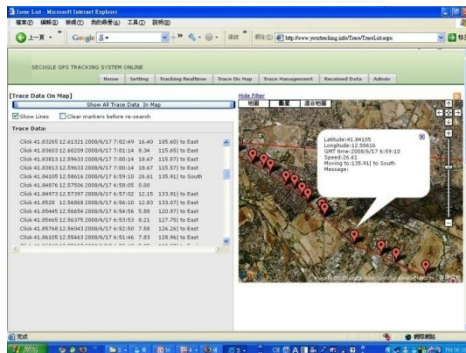

Find the location of your tracker
on web server Via GPRS

Find the location of your tracker
Google earth Via SMS

GPS/GSM Mini-TRACKER MT-3000

Specifications:

GSM module	Build-in GSM 900/1800/1900Mhz
GPS sensitivity	-159Db
GPS frequency	L1, 1575.42 MHz
GPS Position Accuracy	5m — 25m
GSM Position Accuracy	100m — 500m
Velocity Accuracy	0.1 m/s
Time Accuracy	Synchronized to GPS time
Default datum	WGS-84
Hot start	1 sec., average
Warm start	38 sec., average
Altitude Limit	18,000 meters (60,000 feet) max.
Velocity Limit	515 meters/second (1000 knots) max.
Acceleration Limit	Less than 4g
Voltage	Rechargeable and replaceable 850 mAh battery (3.7V),
Charging connector	DC 5V (USB port)
work time	Over 48 hours
LED	3 LEDs showing Power, GPS and GSM status, And other operation status
Button	One button for SOS emergency : urgent call
Operating Temperature	20°C — 65° C
Humidity	5% to 95% Non-condensing
Dimension	77 mm × 45 mm × 25 mm