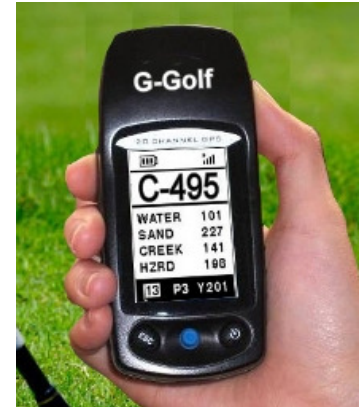

GPS Golf Green Caddie

GeoGolf lets you become the Master of the Game

Features & Functions

GF-2000

1. **G-Golf provides you the precise distance-information of Golf course.**
2. **Transfer all database from the device to the PC.**
3. **Transfer the preloaded database form PC to the device.**
4. **Connect to Google Map to create the database by oneself.**
5. **Scorecard : including professional/Advanced/men/senior /women**
6. **Auto off setting for 60,120,180mins.**
7. **GPS Stabilization function.**
8. **Personal Password management**
9. **Save Up to 40 GOLF-courses.**
10. GPS Receiver: SIRF III Chipset L1, 1575.42 MHz, C/A code
11. Built-in Memory:16M bit.
12. LCD Resolution: 105*160 pixel, grayscale, high-contrast LCD with backlight display.
13. Interface: MINI USB
14. Battery Life: 12-14hours
15. Antenna: Built in Porcelain antenna
16. Dimension:120(L) x 54(W) x 30(H) mm
17. Weight:127grams (including Battery)
18. Water Resistant

Package Information:

- GPS-GOLF Device
- Satellite-based augmentation system for unsurpassed accuracy
- 2 AA battery up to 14 hours

System Requirements

- PC with Microsoft Windows 98/Me/NT/2000/XP
- 16 MB of RAM
- 2 MB of available hard disk space
- 2X CD-ROM drive (optional)
- Available PC serial port
- Internet access