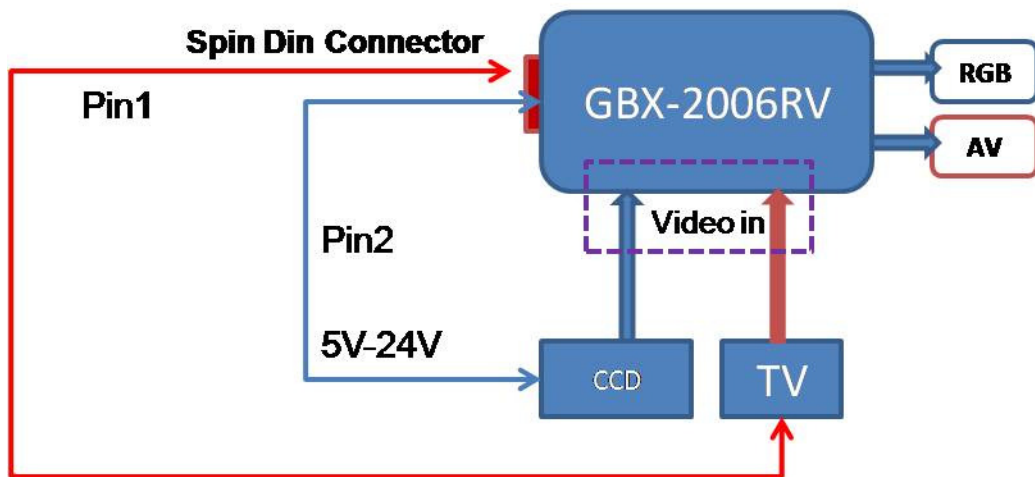

Optional Support Video Input

IR to GBX2006RV RF remote/Touching panel code