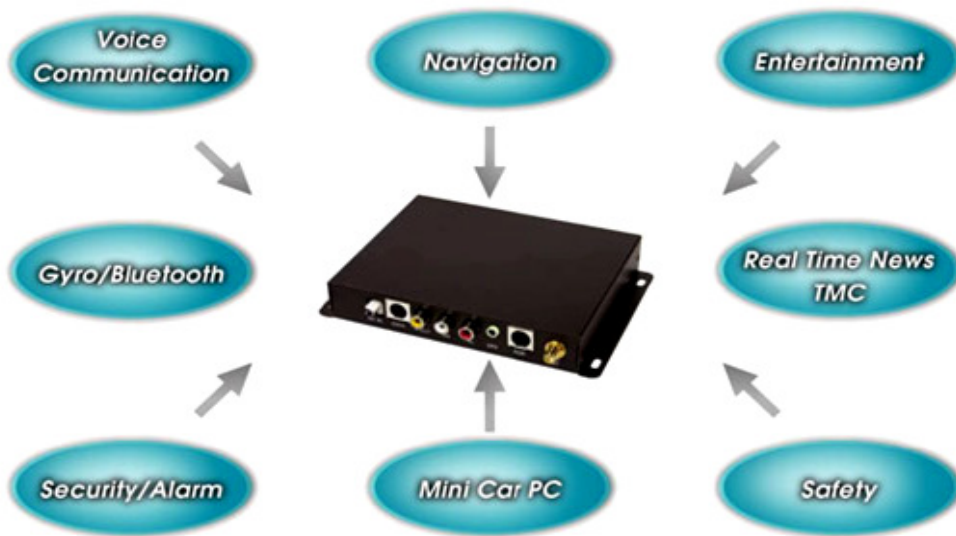

APPLICATIONS